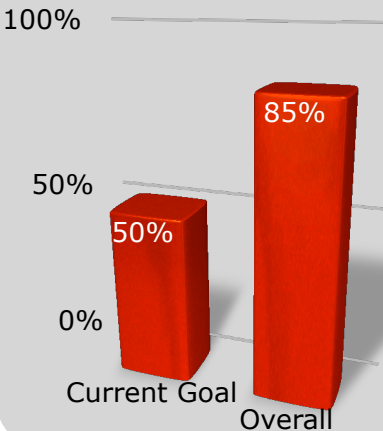

Monthly Support Meter

We have been greatly encouraged as we've added new prayer and financial partners.

Our current goal could be met with **10 new financial partners at $50 per month!**

Please Pray...

- ☝ That God will continue to open doors for sharing the Gospel with students!
- ☝ That strong student leaders will be built up for next year!
- ☝ That we will be filled with God's spiritual wisdom and understanding to reach students in '09!
- ☝ For God to provide the remaining half of our current support goal so we can devote our full energy to the campus work!